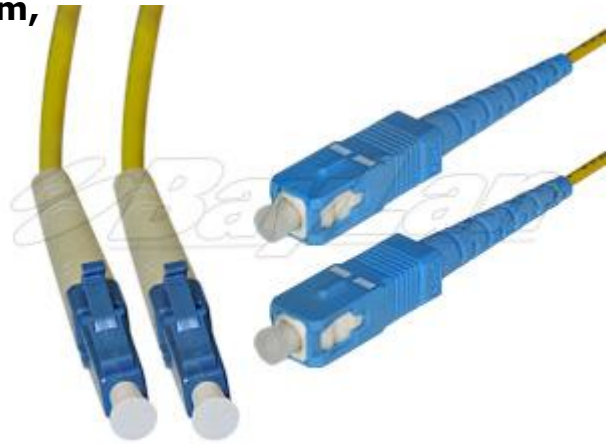

## Fiber Cable Singlemode 9/125um, Dual SC / Dual LC

The demand for more bandwidth puts a continual strain on a Local Area Network. This fiber optic cable offers superior solutions. Boasting an almost limitless bandwidth, this cable technology will support your well into the future.

BayLan 9/125 Duplex Singlemode fiber optic cables are constructed of the highest quality components. These fiber optic patch cables feature OFNR jackets along with SC and LC style connector. Our fiber optic cables are functionally tested to guarantee top performance upon delivery. By utilizing fiber optic patch cables, critical network uptime is assured.

### FEATURES:

- Used to connect patch panels and/or network devices that utilize SC or LC style connectors and require 9/125 Singlemode cabling
- OFNR jacket complies with stringent building codes
- Ceramic ferrules provide precise alignment
- A/B or 1/2 Markers are included for each fiber which identify transmit and receive ports ensuring correct system connectorization
- Connectors utilize a PC polish

ComCode	Product ID	Description	Size
001873	BFPC11803128	DropCable FO SM Duplex SC / LC 9/125um	3Mtr
001874	BFPC11807128	DropCable FO SM Duplex SC / LC 9/125um	7Mtr

Specifications are subject to change without prior notice with advancement in technology.