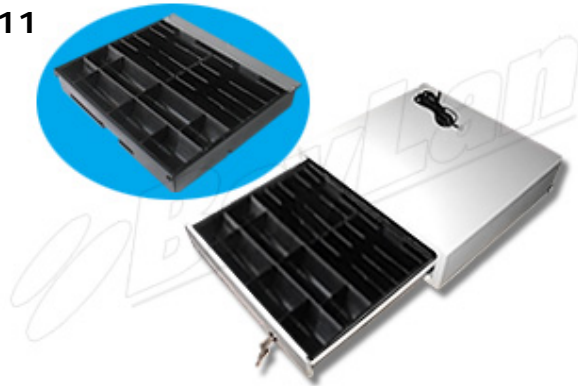

## BCD-41P-W8

### BayLan Cash Drawer Metal RJ11

#### SPECIFICATIONS

- Top Case Robust metal top case
- Bottom Case Solid metal bottom case
- Drawer Heavy duty metal drawer with key lock
- Front panel Sturdy ABS plastic facial with slip deposit Slot
- Case tray Heavy duty ABS plastic facial trays with 8 adjustable bill compartments that fits all international currencies.
- Coin trays Removable coin trays with 5/8 adjustable coin Compartments, complete coin tray may be removed separately from bill tray, 8 adjustable bill tray.
- Solenoid release 6PIN 12V
- Drawer opener Electromechanical or manual operation.  
Plus width: 100 to 200 milliseconds  
Plus duty cycle: 10% MAX  
Peak current: 1 ampere
- Dimensions 410(W) x 410(L) x 110(H) mm
- Color Beige
- Gross Weight 9 KGS
- Net Weight 8 KGS