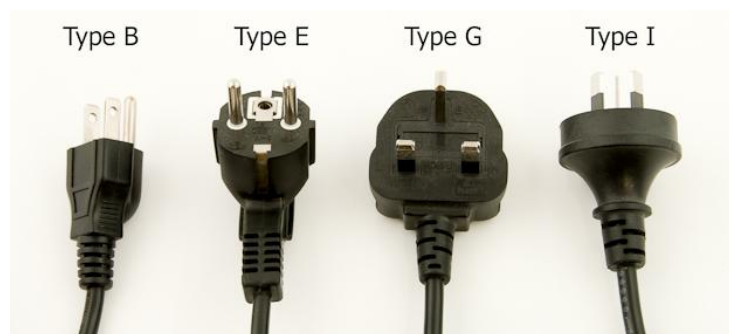

GENERIC

Power Cables

ComCode	Product ID	Description	Images
001053	PWRCBLGR_I	Power Cable German Type	
000778	PWRCBLGR	Power Cable German Type	
000584	PWRCBLMO	Power Cable Monitor/Extender MALE/FEMALE	
000779	PWRCBLUK	Power Cable UK Type Without Fuse	
000780	PWRCBLUK_F	Power Cable UK Type w/Fuse 13A	