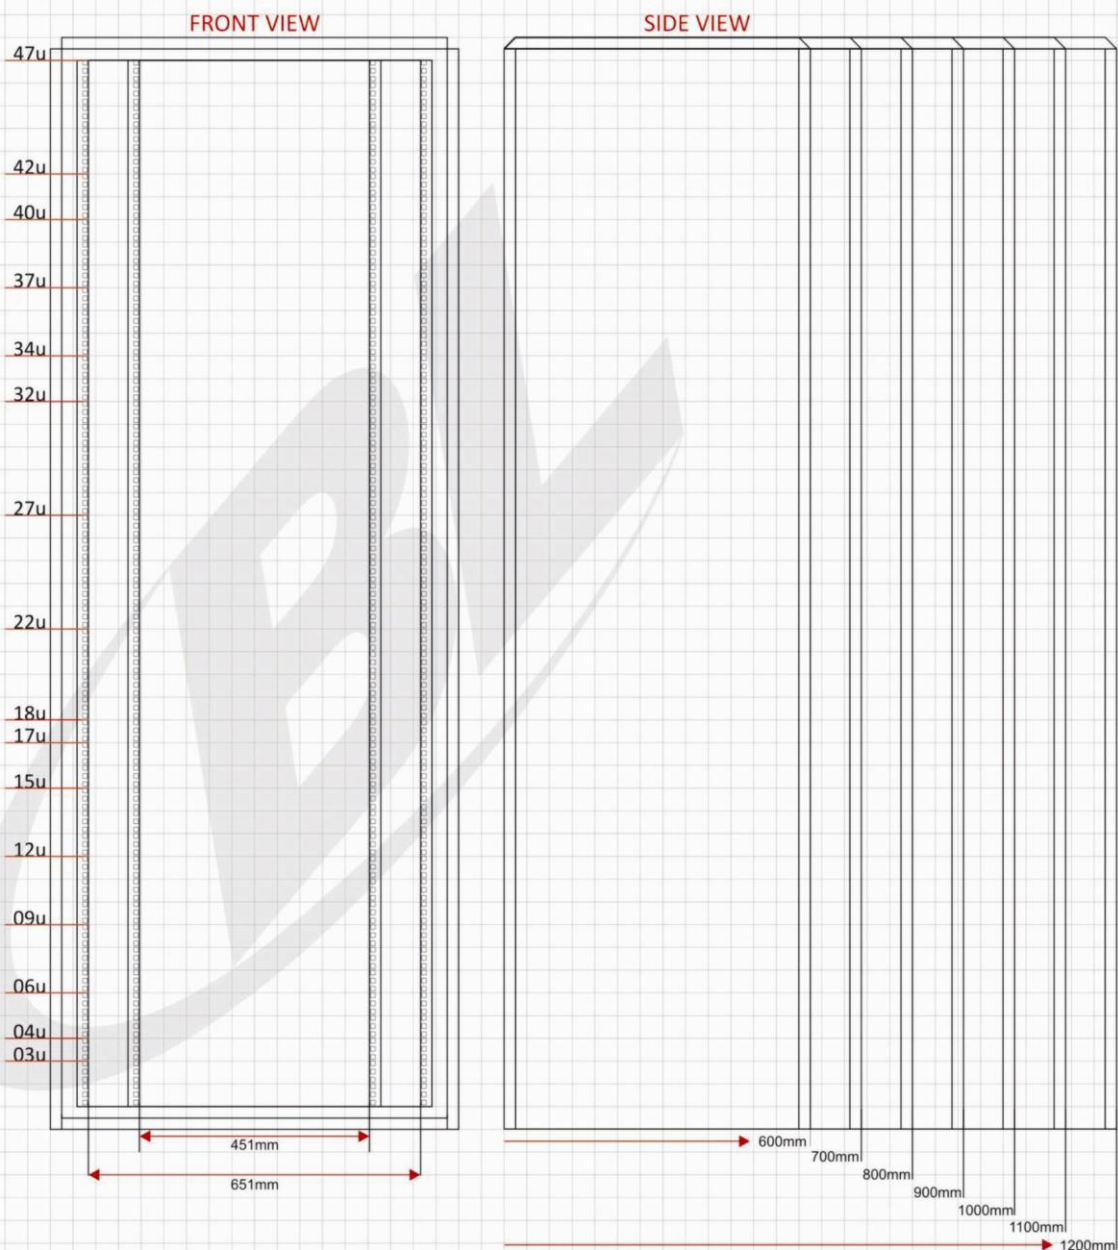

Customize size also available on request

Sizes from 22u to 48u on request

Width 600 to 1100 mm on request

Depth 600 to 1100mm on request

Customizer Order delivery 6-10 working days

Specifications are subject to change without prior notice with advancement in technology.

www.bl.com.pk

ORDERING INFORMATION

Free Standing Rackmount Cabinets

RF

								B Black Color D Dark Grey Color G Grey Color
								Front Door G Glass (with 2 plate) P Perforated
								Depth 6 600mm 7 700mm 8 800mm 9 900mm 1 1000mm A 1100mm
								Width 6 600mm 7 700mm 8 800mm 9 900mm 1 1000mm A 1100mm
								u Size 22u 27u 31u 32u 34u 37u 40u 42u 47u 48u
								R Rackmount M Multi System
								S Single Door D Dual Back Door B Dual Front & Back Door
								L Low Profile 2 Door Standard (Top Bottom) S Standard (Top Bottom) C Standard (Low Level Cable Management) F Frame (Low Level Cable Management) D Deluxe Frame (Large Volume Cable Management)

Specifications are subject to change without prior notice with advancement in technology.

Configuration

Grid 1u = 44.5 mm

Specifications are subject to change without prior notice with advancement in technology.