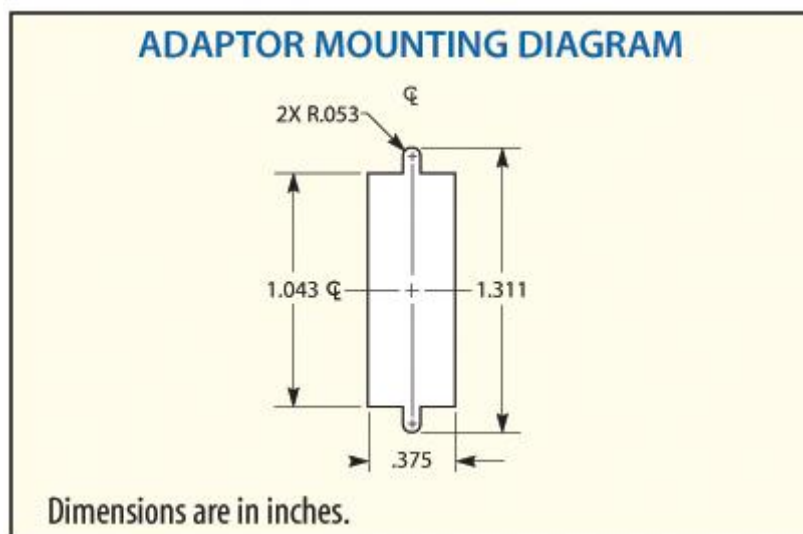

BFA2222QD9
Duplex Fiber Coupler, SC / SC (Plastic Body),
Multimode, Bronze Alignment Sleeve

The BayLan Duplex Plastic SC couplers are designed for mounting in standard rectangular cut out style panels. This series features either bronze or ceramic alignment sleeves to meet your specific design requirements. Additionally, these couplers can be used with PC or UPC style fiber connectors.

FEATURES:

- Used to connect either PC or UPC polished SC Fiber cables
- Plastic body provides a light weight yet durable solution
- Dust caps protect against debris and contamination
- Bronze alignment sleeve supports Multimode applications